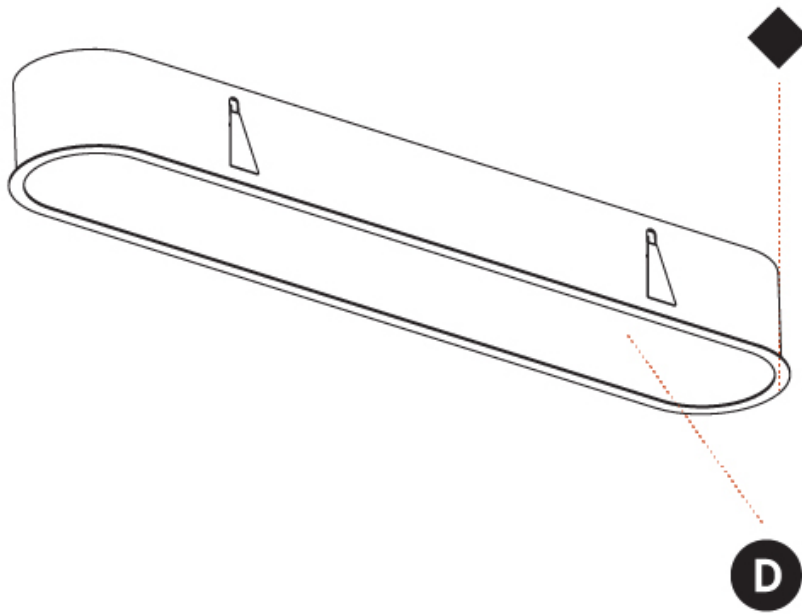

SMOOTHLINE RECESSED

A37757-

PROJECT
TYPE
SPECIFIER
QUANTITY
DATE